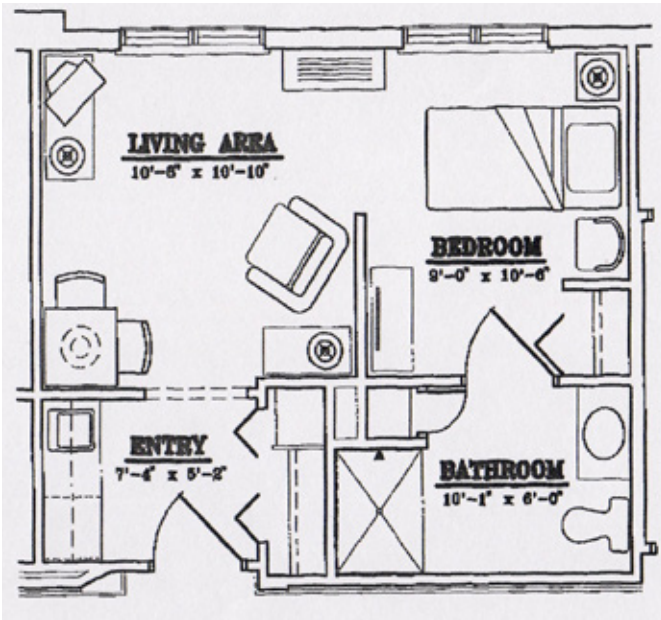

## The Ridgewood Floor Plans

*Standard Apartment 340 Square Ft.*

*Standard Apartment 351 Square Ft.*

*Deluxe Apartment 417 Square Ft.*