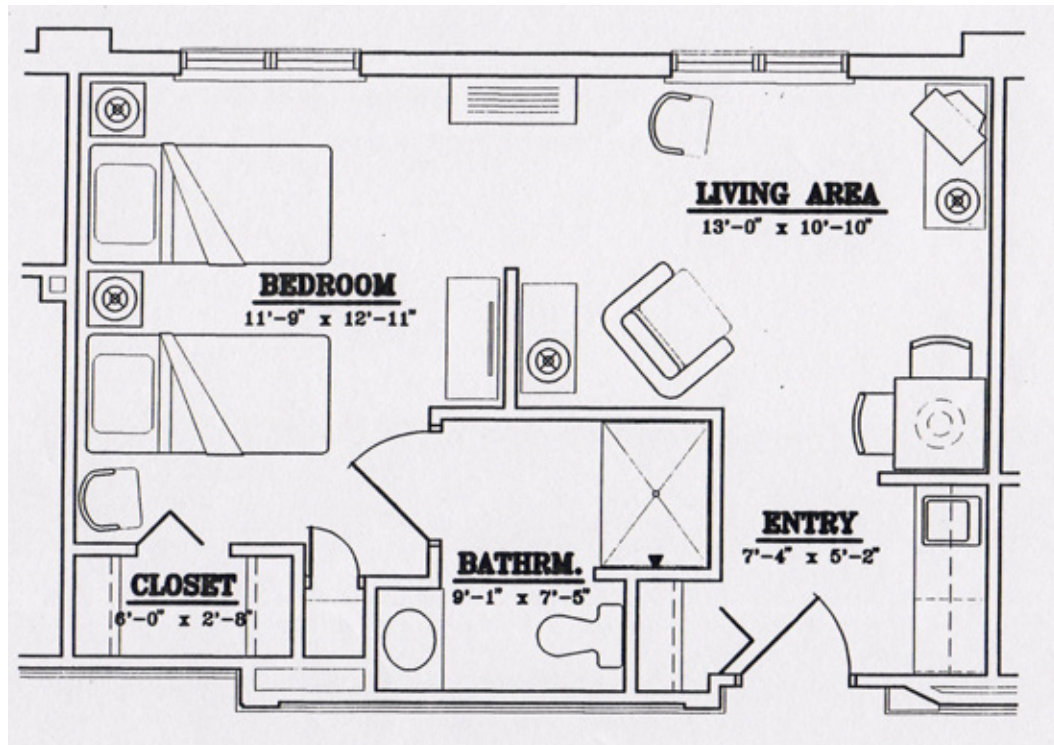

## The Ridgewood Floor Plans

*Standard Apartment 340 Square Ft.*

*Standard Apartment 351 Square Ft.*

*Deluxe Apartment 417 Square Ft.*