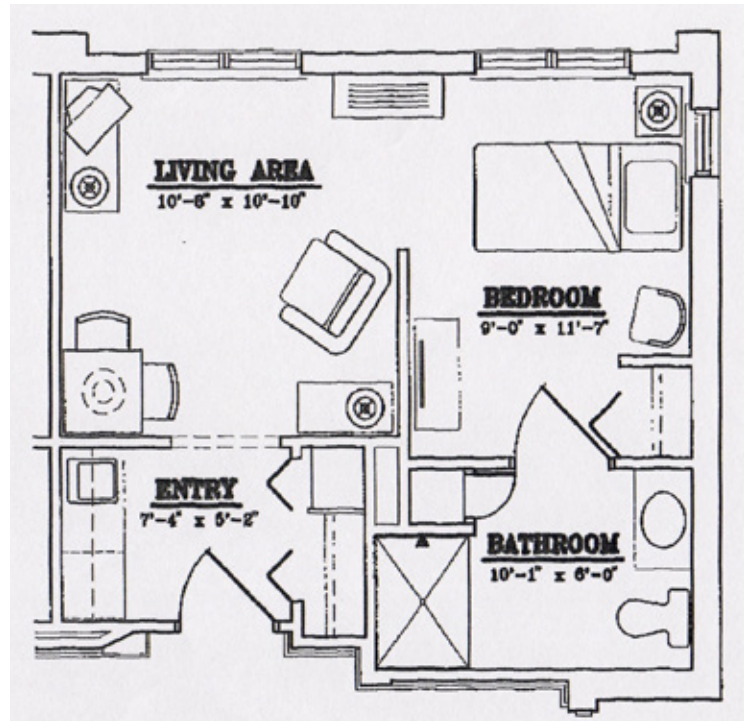

## The Ridgewood Floor Plans

*Standard Apartment 340 Square Ft.*

*Standard Apartment 351 Square Ft.*

*Deluxe Apartment 417 Square Ft.*