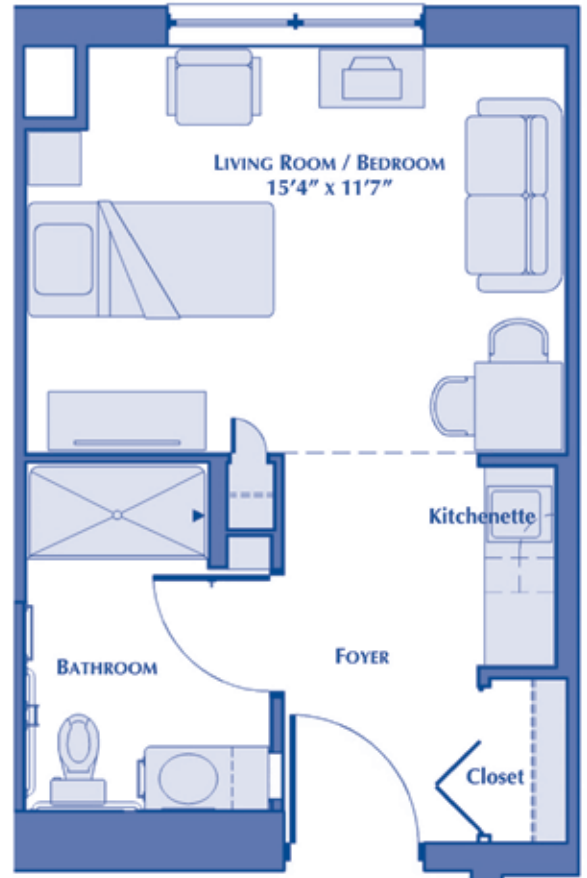

*The Heritage Floor Plans*

*Muntz Apartment - 300 SF*

*Walker Apartment - 345 SF*

*Porter Apartment - 473 SF*

*Seibert Apartment - 445 SF*