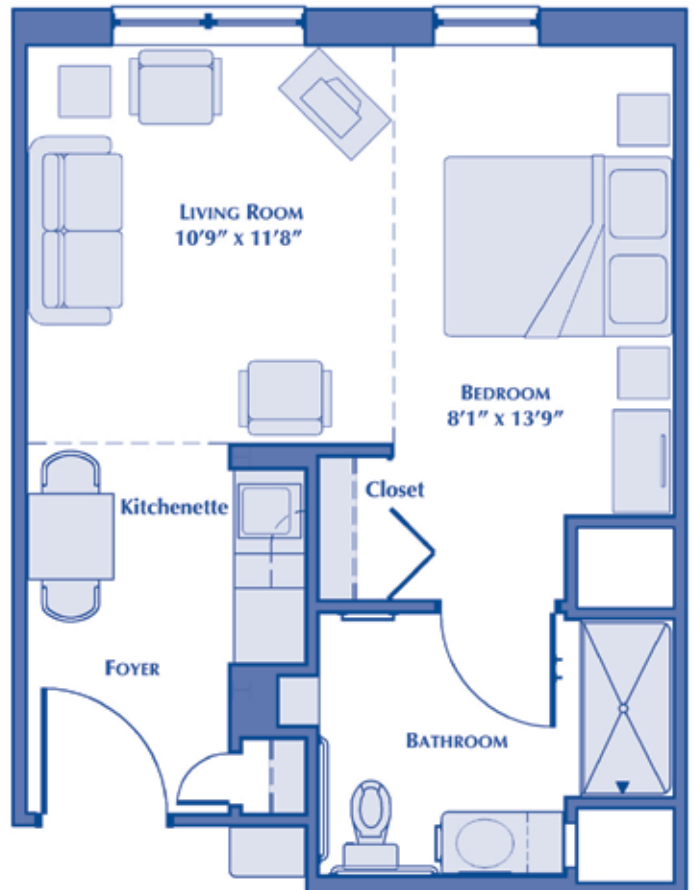

*The Heritage Floor Plans*

*Muntz Apartment - 300 SF*

*Walker Apartment - 345 SF*

*Porter Apartment - 473 SF*

*Seibert Apartment - 445 SF*