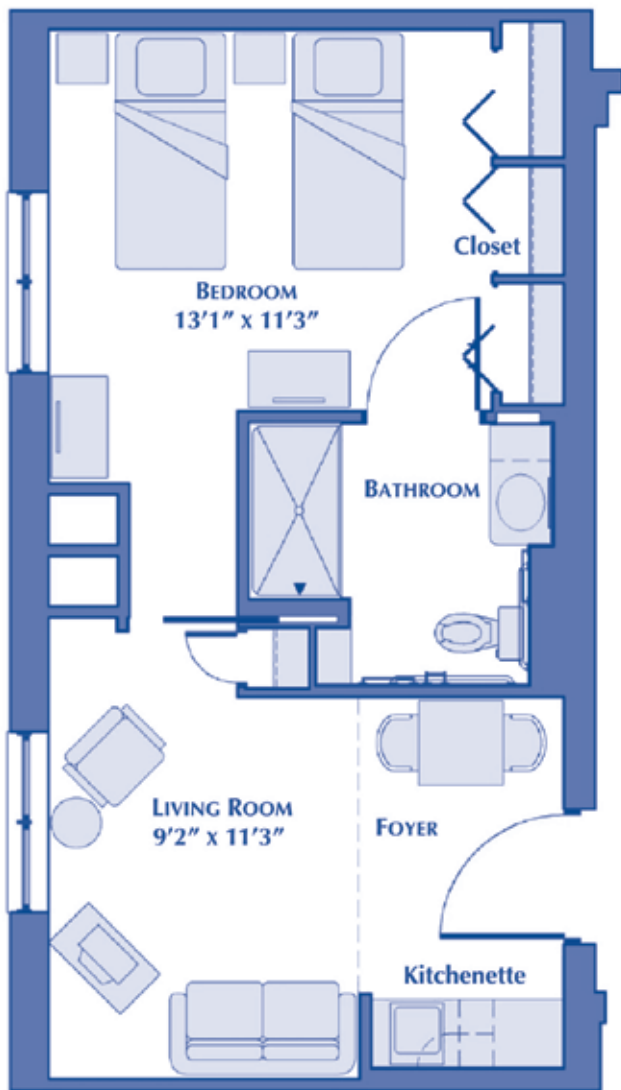

*The Heritage Floor Plans*

*Muntz Apartment - 300 SF*

*Walker Apartment - 345 SF*

*Porter Apartment - 473 SF*

*Seibert Apartment - 445 SF*