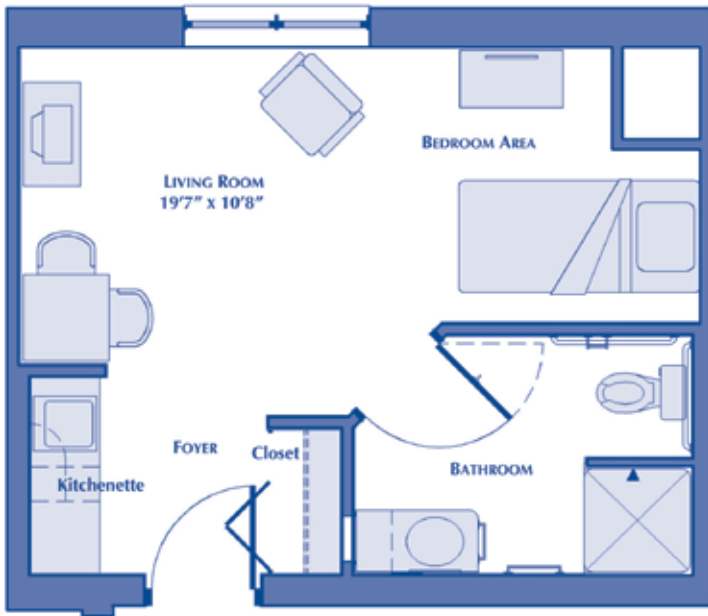

*The Heritage Floor Plans*

*Muntz Apartment - 300 SF*

*Walker Apartment - 345 SF*

*Porter Apartment - 473 SF*

*Seibert Apartment - 445 SF*